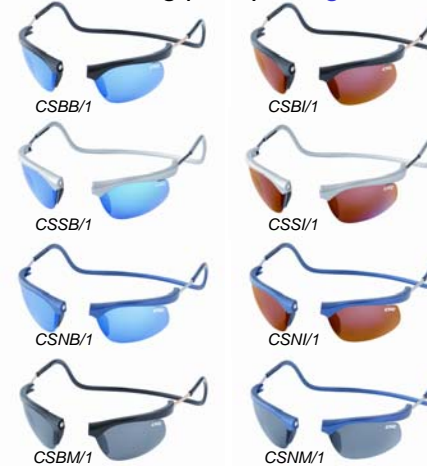

Ref. CKB

Nuevo
New

CLIC
sport II
POLARIZADO

Dos juegos de lentes intercambiables / Includes two sets of interchangeable lenses
1 juego lentes azules + 1 juego de lentes grises **POLARIZADO**

CSTII
Clic Sport II Habana
Clic Sport II Tortoise

CSGII
Clic Sport II Grafito
Clic Sport II Graphite

CSSII
Clic Sport II Plata
Clic Sport II Silver

CSSM/1

CSSM/2

CLIC
sport I

Lente Wing (alada) / Wing Lens

CSBB/1

CSBI/1